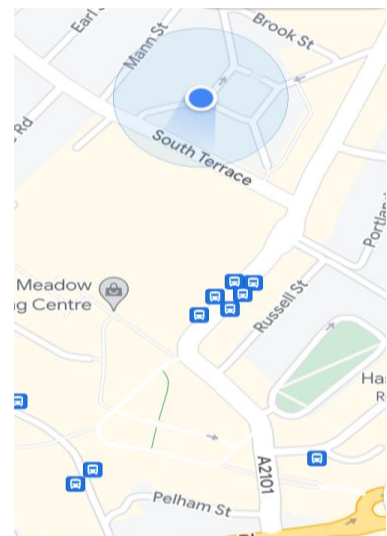

CFO Activity Hub Hastings

Where To Find Us

We are located right next the Salvation Army and a few doors down from Pissarro's Bistro, directly opposite Priory Meadow Valeting Services, and the Cornwallis Street Pay and Display Car Park

Upon arrival, please ring the bell to the right of the door to The Hub

Getting here

Nearest Bus Stop:

There are several bus stops that serve The Hub from Queens Road, around the corner. Priory Meadow Bus Stops J,K,H, and N,M,W serve numbers 22, 22A, 22C, 23, 27, 28, 347, 21, 21A and 21B

Nearest Train Station:

Hastings Station is a 5 minute walk away

Nearest Car Park:

Cornwallis Street Car Park is opposite The Hub, and Priory Meadow Shopping Centre Car Park is a 3 minute walk away. The post code is TN34 1PH