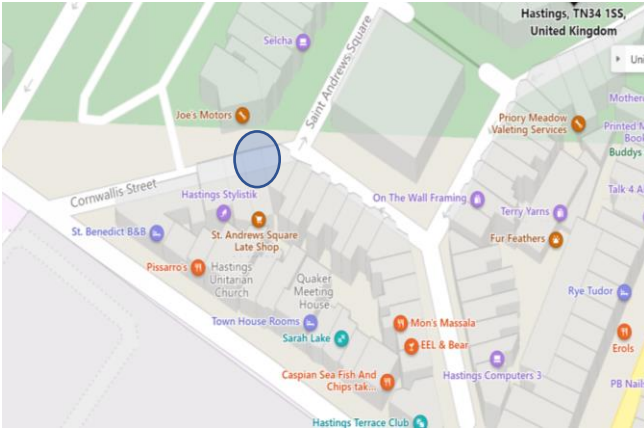

CFO Activity Hub Hastings

Where To Find Us

We are located right next the Salvation Army and a few doors down from Pissarro's Bistro, directly opposite Priory Meadow Valeting Services, and the Cornwallis Street Pay and Display Car Park

Upon arrival, please ring the bell to the right of the door to The Hub

Getting here

Nearest Bus Stop:

There are several bus stops that serve The Hub from Queens Road, around the corner. Priory Meadow Bus Stops J,K,H, and N,M,W serve numbers 22, 22A, 22C, 23, 27, 28, 347, 21, 21A and 21B

Nearest Train Station:

Hastings Station is a 5 minute walk away

Nearest Car Park:

Cornwallis Street Car Park is opposite The Hub, and Priory Meadow Shopping Centre Car Park is a 3 minute walk away. The post code is TN34 1PH