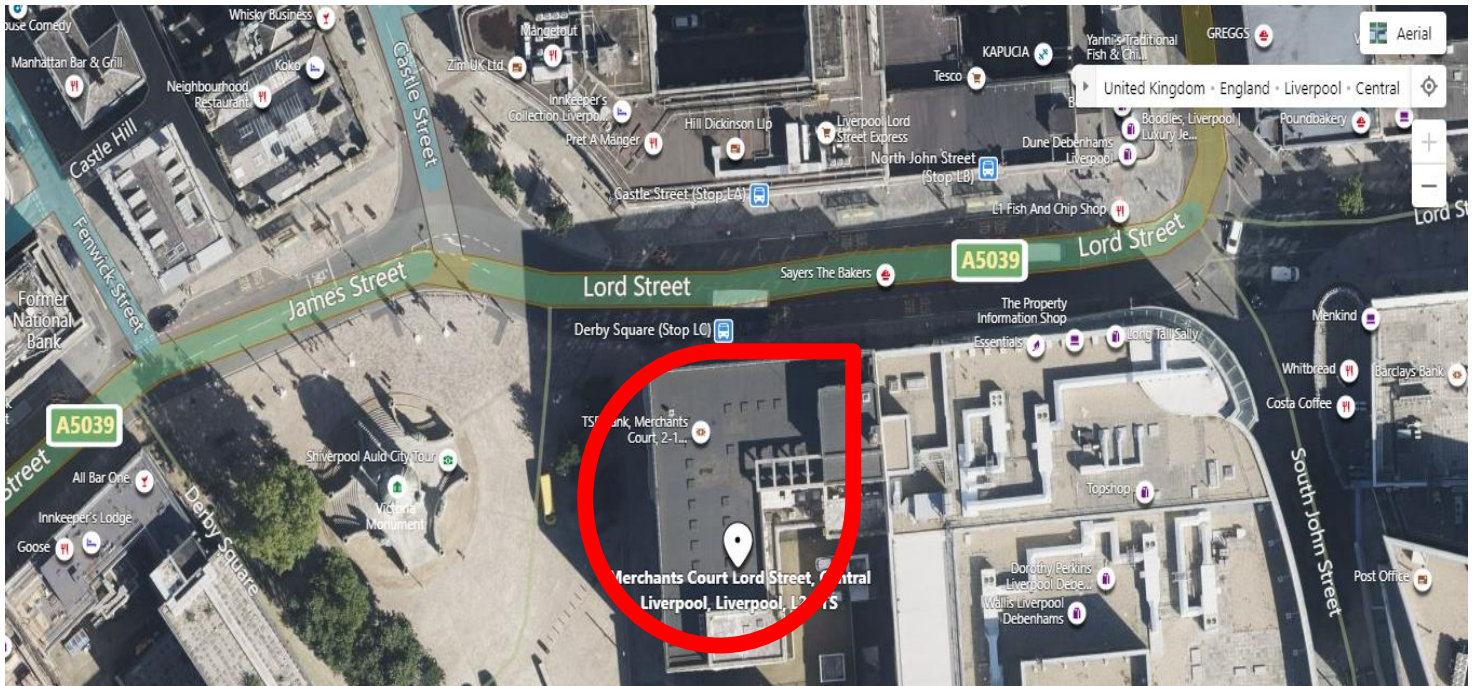

HOW TO FIND US

We are located on the 3rd Floor of Merchants Court, 2-12 Lord Street, Liverpool, L2 1TS, next to the former Debenhams building (currently being renovated for leisure and retail), and directly opposite the Tesco Express.

Nearest Buses:

Arriva/Stagecoach 10A and Arriva 18 directly in front of entrance heading into centre, across the road heading out.

Liverpool One approx. 5 mins
Queen Square approx. 7 mins

Nearest Car Parking:

John Lewis, Liverpool One
Q Park, Strand Street

Entrance from Lord Street

Nearest Trains:

James Street approx. 3 mins
Moorfields approx. 5 mins
Central approx. 8-9 mins
Lime Street approx. 10 mins

Nearest Ferry: